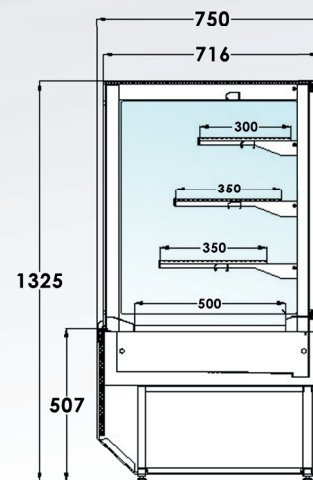

	Zurich 800	Zurich 1000	Zurich 1200	Zurich 1500
LARGURA WIDTH [mm]	800	1000	1200	1500
ALTURA HEIGHT [mm]	1325	1325	1325	1325
PROFUNDIDADE DEPTH [mm]	730	730	730	730
PESO LÍQUIDO NET WEIGHT [kg]	122	134	167	224
PESO BRUTO GROSS WEIGHT [kg]	147	170	200	258
REFRIGERANTE REFRIGERANT FLUID	R290			
TEMPERATURA TEMPERATURE RANGE [°C]	+2°C / +6°C			

Versão: Vidros Curvos
Version: Curved Glass

Versão: Frente Aberta
Version: Open Front

Versão: Vidros Direitos/Aberta
Version: Right Glass/Open

- Fan assisted cooling;
 - Automatic defrosting;
 - Electronically controlled;
 - 4 exhibition levels;
 - Deck trays in stainless steel AISI 304;
 - Illumination under each glass shelf;
 - Curved glass / Flat glass / Right glass;
 - Double-glazed rear sliding doors;
 - Adjustable feet;
 - Isolation "In Situ" - 100% CFC free.
- Humidity Controlled (Chocolate Version)