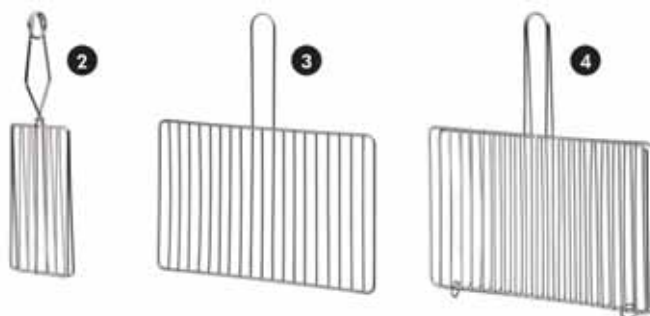

### Opzionali:

- deviatore per esclusione resistenza inferiore
- 2. Pinza lunga / 3. griglia intera / 4. griglia doppia

- *Ideal for heating up pizzas, sandwiches and ready-cooked foods, for cooking hamburgers, wüstels and rolls*
- *Stainless steel construction*
- *Easy to clean grills*
- *Removable drip tray*
- *Chromium-plated steel pincers*
- *Elements with quartz tubes or shock-proof coated heating elements available (only for mod. 6Q and 12Q)*
- *15 minutes timer*

### Options:

- *selector to switch off the lower heating elements*
- *2. Extra long sandwich tongs / 3. Full-size grate / 4. Double grate*

4Q

- 1. pinze di serie
- 1. Standard tongs

							A	B	C	D				
	watt	1ph	n.	yes	no		mm	mm	mm	mm	kg	mm	kg	
4Q	1.600	1ph	4	yes	no		235x240	360	265	410	240	6	550x320x300	7
6Q	2.400	1ph	6	yes	no		355x240	475	265	410	240	7.5	550x320x300	8.5
6Q P	2.800	1ph	6	yes	no		355x240	475	265	410	240	7.5	550x320x300	8.5
6C	2.900	1ph	6	no	yes		355x240	475	265	410	240	7.5	550x320x300	8.5
12Q	3.000	1ph	12	yes	no		355x240	475	265	410	365	9	570x320x420	11
12Q P	3.600	1ph	12	yes	no		355x240	475	265	410	365	9	570x320x420	11
12C	4.350	1ph	12	no	yes		355x240	475	265	410	365	9	570x320x420	11